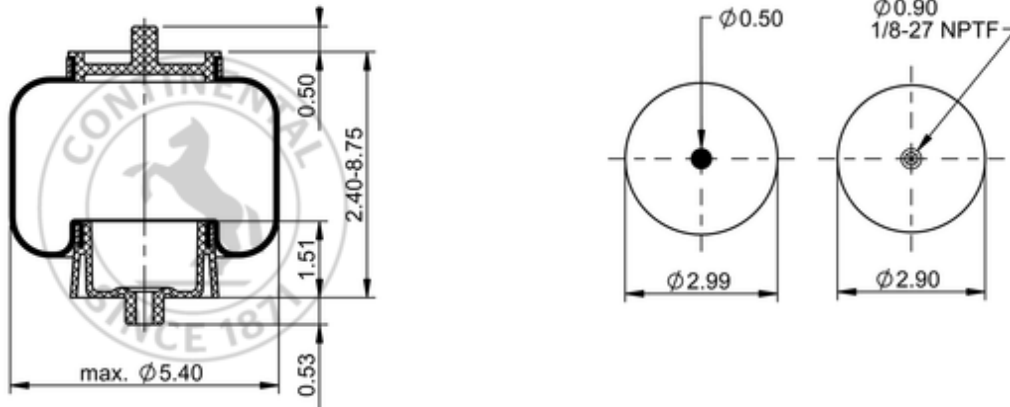

SC29-W087
67636

	0.7 lb
	9312279
	1/8-27 NPTF: max. 1.5 lbf ft

Cross-reference

Firestone Style	6.75" WHITE
Firestone No.	W02-358-7087
Goodyear	1S5-040
Triangle	AS-5087
TRP	AS70870
Automann	ABSZ70-7087

OE Manufacturer/Part No.

Manufacturer	Original Part No.	Model
Freightliner	GYR 1S5-040	