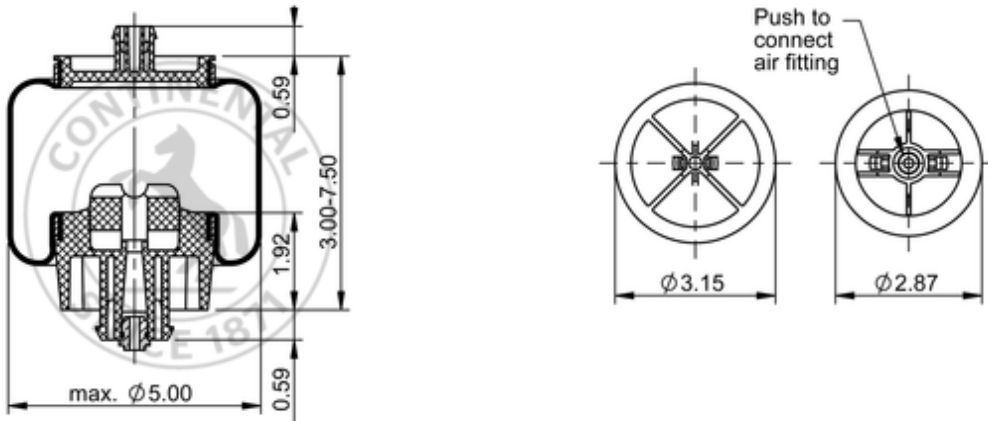

SC31-W206

67452

	1.1 lb
	9314152

Cross-reference

Firestone Style	6.5" WHITE
Firestone No.	W02-358-7202
Firestone No.	W02-358-7206
FleetPride	AS7206
Goodyear	1S5-176
Goodyear Flex No.	579101115
Triangle	AS-5206
TRP	AS72060
Automann	ABSZ70-7206