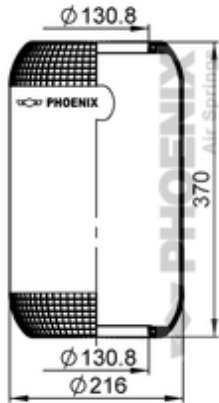

1 E 21 B

72340

● bolt or stud

○ hole

⊗ combination stud

⊗ air inlet

 kg	1,5 kg
---	--------

**OE Manufacturer/Part No.**

Manufacturer	Original Part No.	Model
Volvo	20 540 789	B6R / B7R / B9R