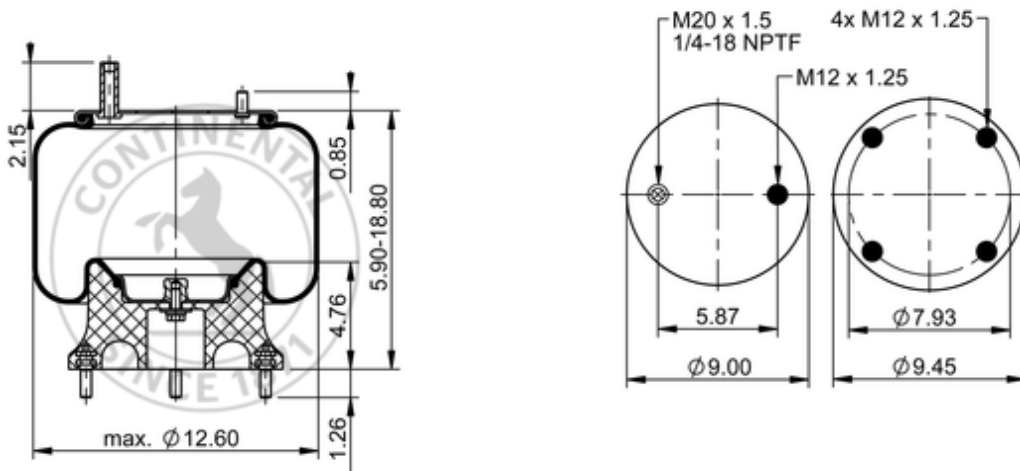

9 10-14 P 875

67449

 lb	12.5 lb
	9312658
	1/4-18 NPTF: max. 18 lbf ft
	M12: max. 35 lbf ft
	M20x1.5: max. 50 lbf ft

Cross-reference

Automann	1DK23I-P875
----------	-------------

OE Manufacturer/Part No.

Manufacturer	Original Part No.	Model
FUSO	MK459314	