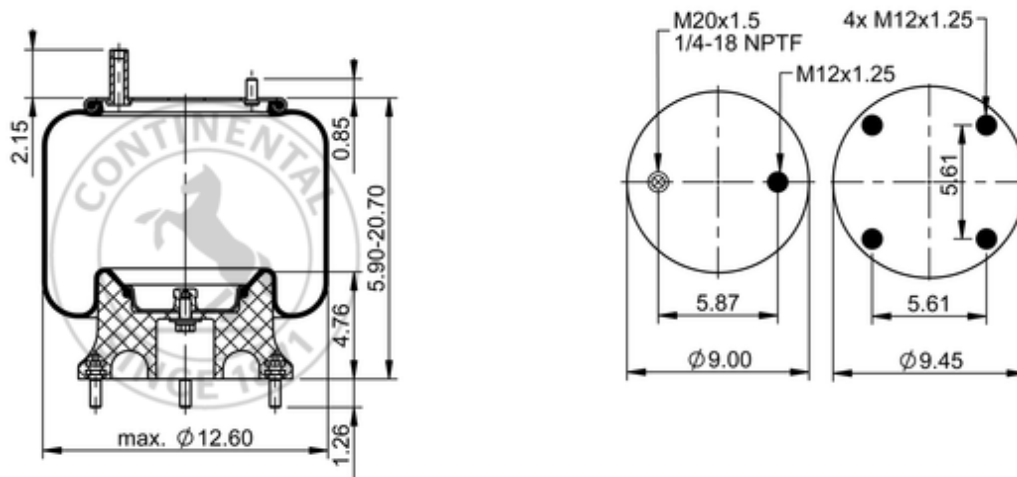

9 10-16 P 876

67450

	lb
	9312658
	1/4-18 NPTF: max. 18 lbf ft
	M12: max. 35 lbf ft
	M20x1.5: max. 50 lbf ft

Cross-reference

Automann	1DK23K-P876
----------	-------------

OE Manufacturer/Part No.

Manufacturer	Original Part No.	Model
FUSO	MK459315	