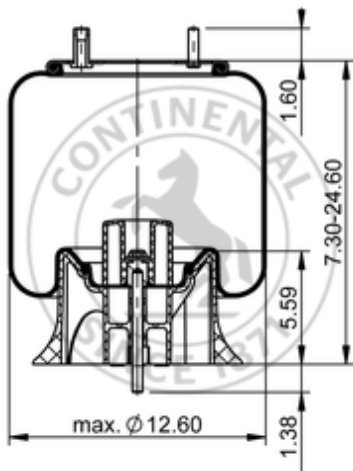

9 10-19 P 384

64329

	13.3 lb
	9308770
	1/2-13 UNC: max. 35 lbf ft
	1/4-18 NPTF: max. 22 lbf ft
	3/4-16 UNF: max. 50 lbf ft

Cross-reference

Firestone Style	1T15M-9
Firestone No.	W01-358-9243
FleetPride	AS9243
Goodyear	1R12-480
Goodyear Flex No.	566243066
Taurus	6364

Triangle	AS-8384
Automann	1DK23L-9243

OE Manufacturer/Part No.

Manufacturer	Original Part No.	Model
SAF Holland	90557112	
Watson & Chalin	AS-0061	