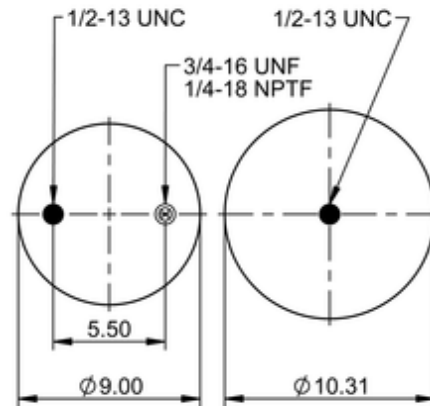

9 10-19 P 384

64329

	13.3 lb
	9308770
	1/2-13 UNC: max. 35 lbf ft
	1/4-18 NPTF: max. 22 lbf ft
	3/4-16 UNF: max. 50 lbf ft

Cross-reference

Firestone Style	1T15M-9
Firestone No.	W01-358-9243
FleetPride	AS9243
Goodyear	1R12-480
Goodyear Flex No.	566243066
Taurus	6364

Triangle	AS-8384
Automann	1DK23L-9243

OE Manufacturer/Part No.

Manufacturer	Original Part No.	Model
SAF Holland	90557112	
Watson & Chalin	AS-0061	