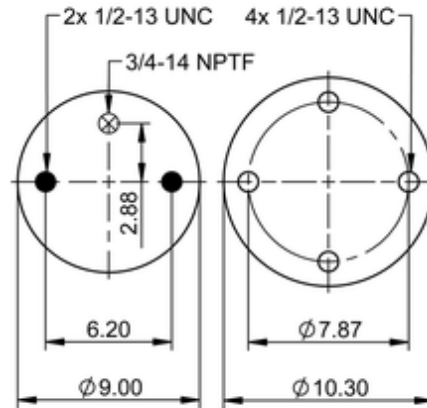

9 10-19 P 973
67703

	17.3 lb
	9308129
	1/2-13 UNC: max. 35 lbf ft
	3/4-14 NPTF: max. 22 lbf ft

Cross-reference

Goodyear	1R12-208
Goodyear Flex No.	566243066
Triangle	AS-8973
Automann	1DK23L-P973

OE Manufacturer/Part No.