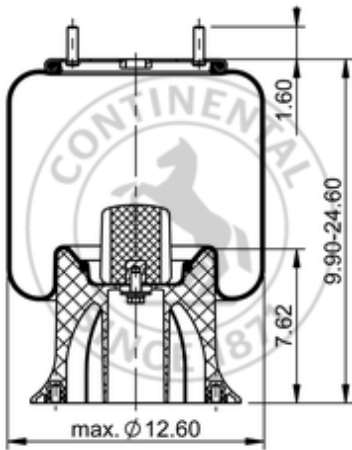

9 10-19 P 973
67703

	17.3 lb
	9308129
	1/2-13 UNC: max. 35 lbf ft
	3/4-14 NPTF: max. 22 lbf ft

Cross-reference

Goodyear	1R12-208
Goodyear Flex No.	566243066
Triangle	AS-8973
Automann	1DK23L-P973

OE Manufacturer/Part No.

Manufacturer	Original Part No.	Model
--------------	-------------------	-------