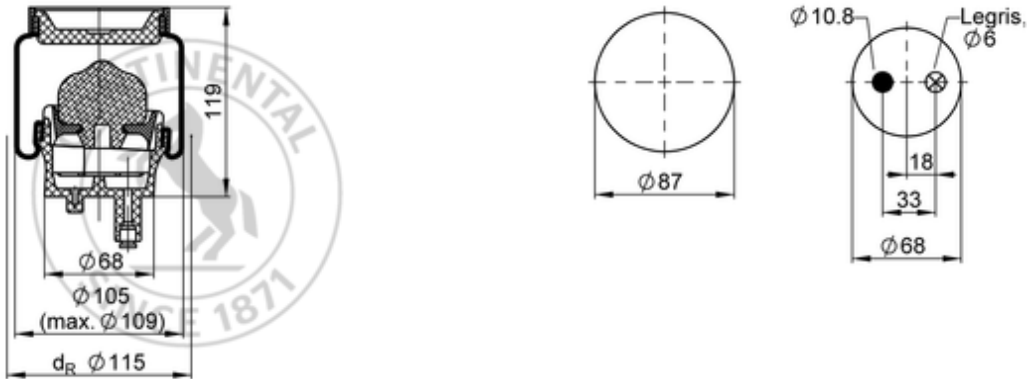

**SZ 50- 9 P02**

**71971**

	0,5 kg
	9310092

**OE Manufacturer/Part No.**

Manufacturer	Original Part No.	Model
Renault	5.010.629.414	Premium
Renault	5.010.130.797.G	Premium
Volvo	20 906 196	Premium