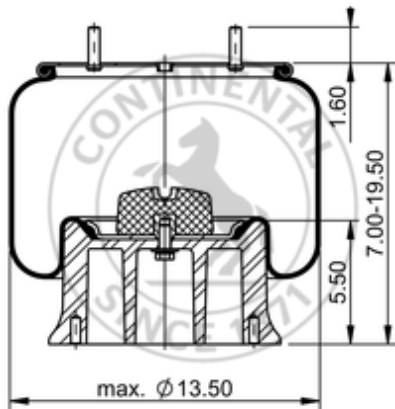

11 10.5-15 A 419
64425

	21.2 lb
	9305216
	1/2-13 UNC: max. 35 lbf ft
	1/4-18 NPTF: max. 22 lbf ft

Cross-reference

Firestone Style	1T19L-5
Firestone No.	W01-358-8088
Taurus	6417
Triangle	AS-8419
TRP	AS80880
Automann	1DK28L-8088

OE Manufacturer/Part No.

Manufacturer	Original Part No.	Model
Ridewell	1003588088C	