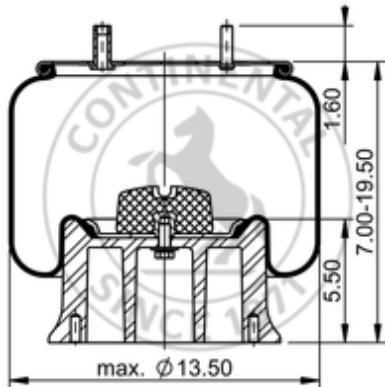

11 10.5-15 A 420
64426

	21.1 lb
	9305216
	1/2-13 UNC: max. 35 lbf ft
	1/4-18 NPTF: max. 22 lbf ft

Cross-reference

Firestone Style	1T19L-5
Firestone No.	W01-358-9277
Taurus	6417
Triangle	AS-8420
TRP	AS92770
Automann	1DK28L-9277

OE Manufacturer/Part No.

Manufacturer	Original Part No.	Model
Reyco	24556-01	
Ridewell	1003589277C	
Meritor	201531	