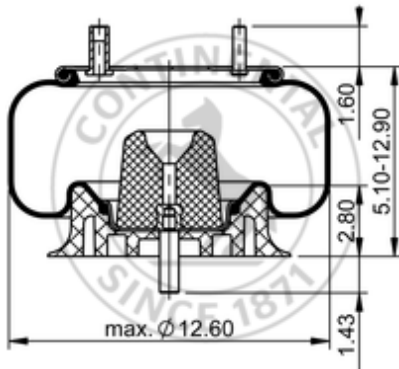

9 10-10 P 311
64260

	13.7 lb
	9308623
	1/2-13 UNC: max. 35 lbf ft
	1/4-18 NPTF: max. 22 lbf ft
	3/4-10 UNC: max. 50 lbf ft

Cross-reference

Firestone Style	1T15M-0
Firestone No.	W01-358-9039
FleetPride	AS9039
Goodyear	1R12-095
Goodyear Flex No.	566243067
Taurus	6360

Triangle	AS-8311
TRP	AS90390
Automann	1DK23F-9039

OE Manufacturer/Part No.

Manufacturer	Original Part No.	Model
Hutchens	H-9424-03	
Flxible	6-336-202	
Ridewell	S2061C	
Meritor	200457	
Meritor	21208939	
Meritor	21216135	
Volvo	3130492	
Orion	101324014	
Bluebird	12TA-1-2	
Bluebird	300-961250	
Dayton	352-9039	
Fab Tek	101827	
Hendrickson	S-11650	
Hendrickson	S-2064	
Hutchens	H-9424-01	
Loadguard	SC2033	
Mahowk	10132401	
Navistar/Fleetrite	554766C1	
R&S Truck	1090218	
Raydan	211-00-010	
Ridewell	1013589039C	
SAF Holland	90557011	
SAF Holland	90557023	
SAF Holland	90557085	
SAF Holland	90044199	
Sauer	P50-734	
Suspensions, Inc.	200457	
Taurus	AS500-9039	
Volvo	85101153	
Watson & Chalin	AS-0012	
SAF Holland	90054234	