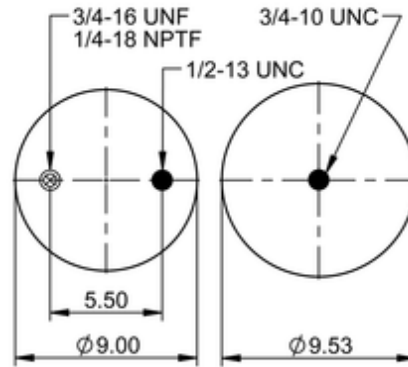

9 10-10 P 311
64260

	13.7 lb
	9308623
	1/2-13 UNC: max. 35 lbf ft
	1/4-18 NPTF: max. 22 lbf ft
	3/4-10 UNC: max. 50 lbf ft

Cross-reference

Firestone Style	1T15M-0
Firestone No.	W01-358-9039
FleetPride	AS9039
Goodyear	1R12-095
Goodyear Flex No.	566243067
Taurus	6360