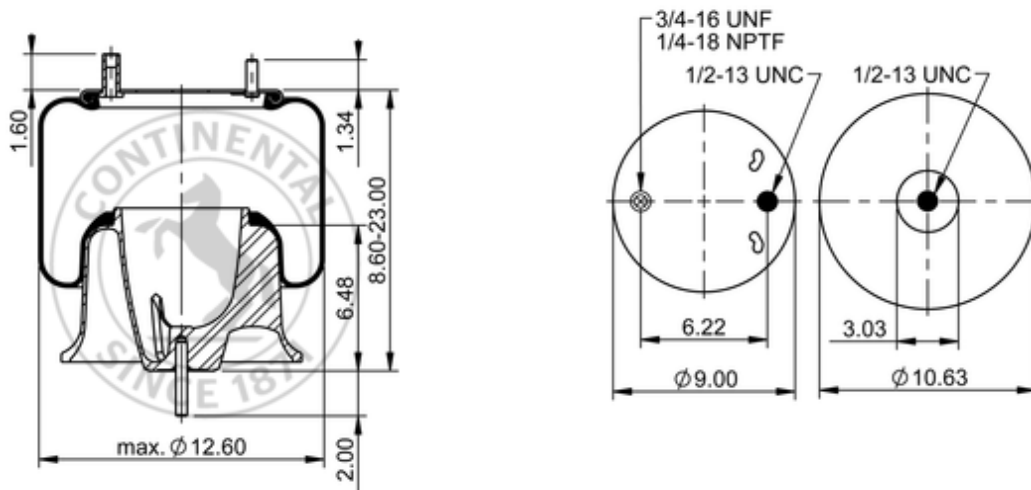

9 10S-16 A 382
64266

	14.7 lb
	9310947
	1/2-13 UNC: max. 35 lbf ft
	1/4-18 NPTF: max. 22 lbf ft
	3/4-16 UNF: max. 50 lbf ft

Cross-reference

Primeride	AS PR9MR16 9781
Firestone Style	C01-358-0583
Firestone No.	W01-358-9781
FleetPride	AS9781
Goodyear	1R12-603
Goodyear Flex No.	566243108

Taurus	6363
Triangle	AS-8382
TRP	AS9780A
Automann	1DF23-9781

OE Manufacturer/Part No.

Manufacturer	Original Part No.	Model
Freightliner	16-15595-000	
Freightliner	16-14004-000	
Freightliner	16-13840-000	
Freightliner	16-16773-000	
Freightliner	A16-14004-000	
Loadguard	SC2750	
Volvo	85101151	
Freightliner	681-320-0017	
Freightliner	16-13810-000	
Navistar/Fleetrite	1R12-1064	
Freightliner	16-14004-001	
Freightliner	16-19465-000	
Freightliner	16-19466-000	