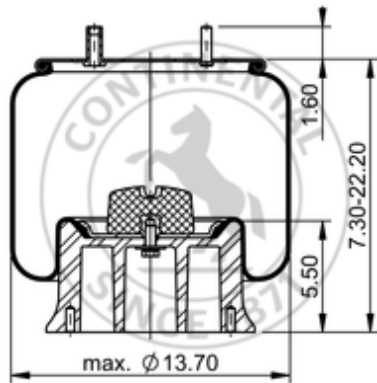

**11 10.5-17 A 317**
**64272**

	21.2 lb
	9305216
	1/2-13 UNC: max. 35 lbf ft
	1/4-18 NPTF: max. 22 lbf ft
	3/4-16 UNF: max. 50 lbf ft

**Cross-reference**

Firestone Style	1T19L-7
Firestone No.	W01-358-9121
FleetPride	AS9121
Taurus	6365
Triangle	AS-8317
TRP	AS91210

**OE Manufacturer/Part No.**

<b>Manufacturer</b>	<b>Original Part No.</b>	<b>Model</b>
Dayton	352-9121	
Hendrickson	S-13160	
Loadguard	SC2040	
Navistar/Fleetrite	554773C1	
R&S Truck	1090023	
Reyco	12882-02	
SAF Holland	90557019	
SAF Holland	90557010	
SAF Holland	90557052	
SAF Holland	90557078	
SAF Holland	90557083	
SAF Holland	90557110	
SAF Holland	90557324	
Sauer	P50-733	
Taurus	AS621-9121	
Volvo	85101159	
Watson & Chalin	AS-0013	
Brake & Wheel	M3517	
Reyco	6424	
SAF Holland	90044702	
SAF Holland	90054060	
Volvo	3130503	
Ridewell	1003589121C	