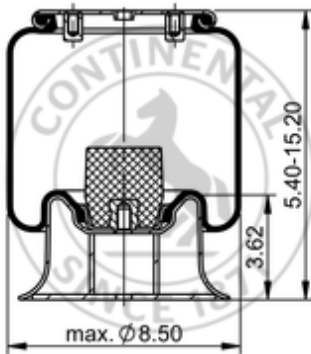

6 6.5-11 S 031

68112

	8.2 lb
	9312900
	1/2-13 UNC: max. 35 lbf ft
	1/4-18 NPTF: max. 22 lbf ft
	3/8-16 UNC: max. 20 lbf ft

Cross-reference

Firestone Style	IT14C-1
Firestone No.	W01-358-5311
Triangle	AS-8031
TRP	AS53110
Automann	1DK10-5311

OE Manufacturer/Part No.

Manufacturer	Original Part No.	Model
Flxible	6-379-1	
Ridewell	1003585311C	
American Carrier	8003-017	