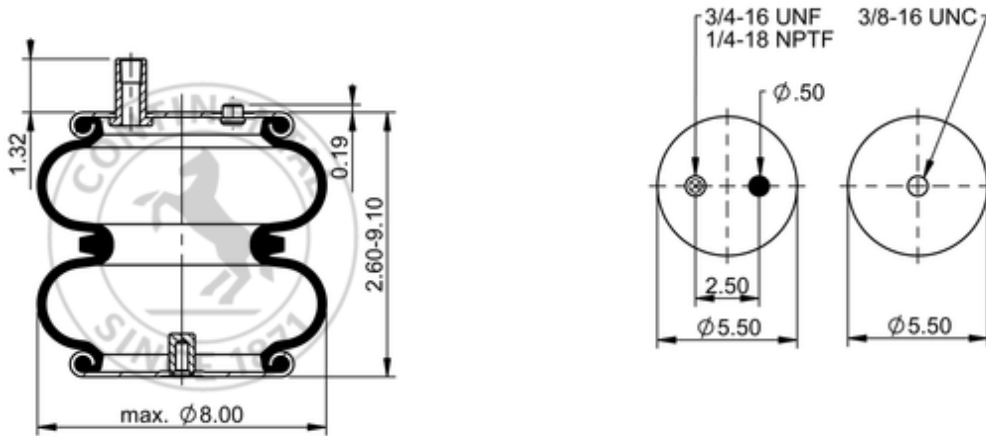

FD 110-15 758
65391

	4.5 lb
	1/4-18 NPTF: max. 22 lbf ft
	3/4-16 UNF: max. 50 lbf ft
	3/8-16 UNC: max. 20 lbf ft

Cross-reference

Firestone Style	224C
Firestone No.	W21-760-6401
Triangle	AS-4758
Automann	2B06RD-6401