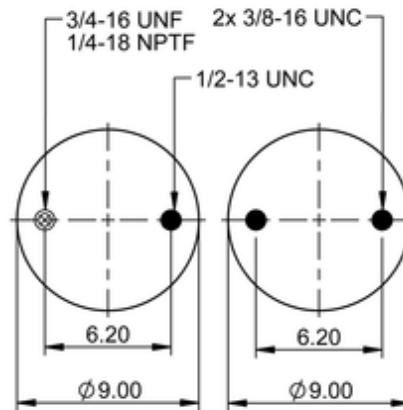

FD 331-26 480
64284

	12.4 lb
	1/4-18 NPTF: max. 22 lbf ft
	3/4-16 UNF: max. 50 lbf ft
	3/8-16 UNC: max. 20 lbf ft

Cross-reference

Firestone Style	228-1.5
Firestone No.	W01-358-7555
FleetPride	AS7555
Goodyear	2B12-440
Goodyear Flex No.	578923315
Taurus	6375
Triangle	AS-4480