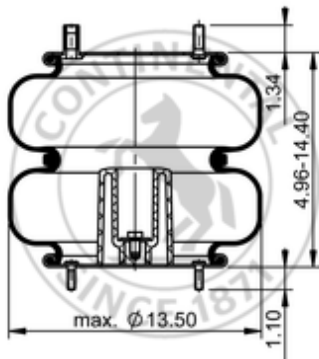

FD 331-26 480
64284

	12.4 lb
	1/4-18 NPTF: max. 22 lbf ft
	3/4-16 UNF: max. 50 lbf ft
	3/8-16 UNC: max. 20 lbf ft

Cross-reference

Firestone Style	228-1.5
Firestone No.	W01-358-7555
FleetPride	AS7555
Goodyear	2B12-440
Goodyear Flex No.	578923315
Taurus	6375
Triangle	AS-4480

TRP	AS75550
Automann	SP2B22RB-7555

OE Manufacturer/Part No.

Manufacturer	Original Part No.	Model
Histeer	10315	
Reyco	18813-01	
Reyco	20018-01	
Brake & Wheel	M3531	
Cush	C-0073	
Binkley	XB-SPN-053-37	